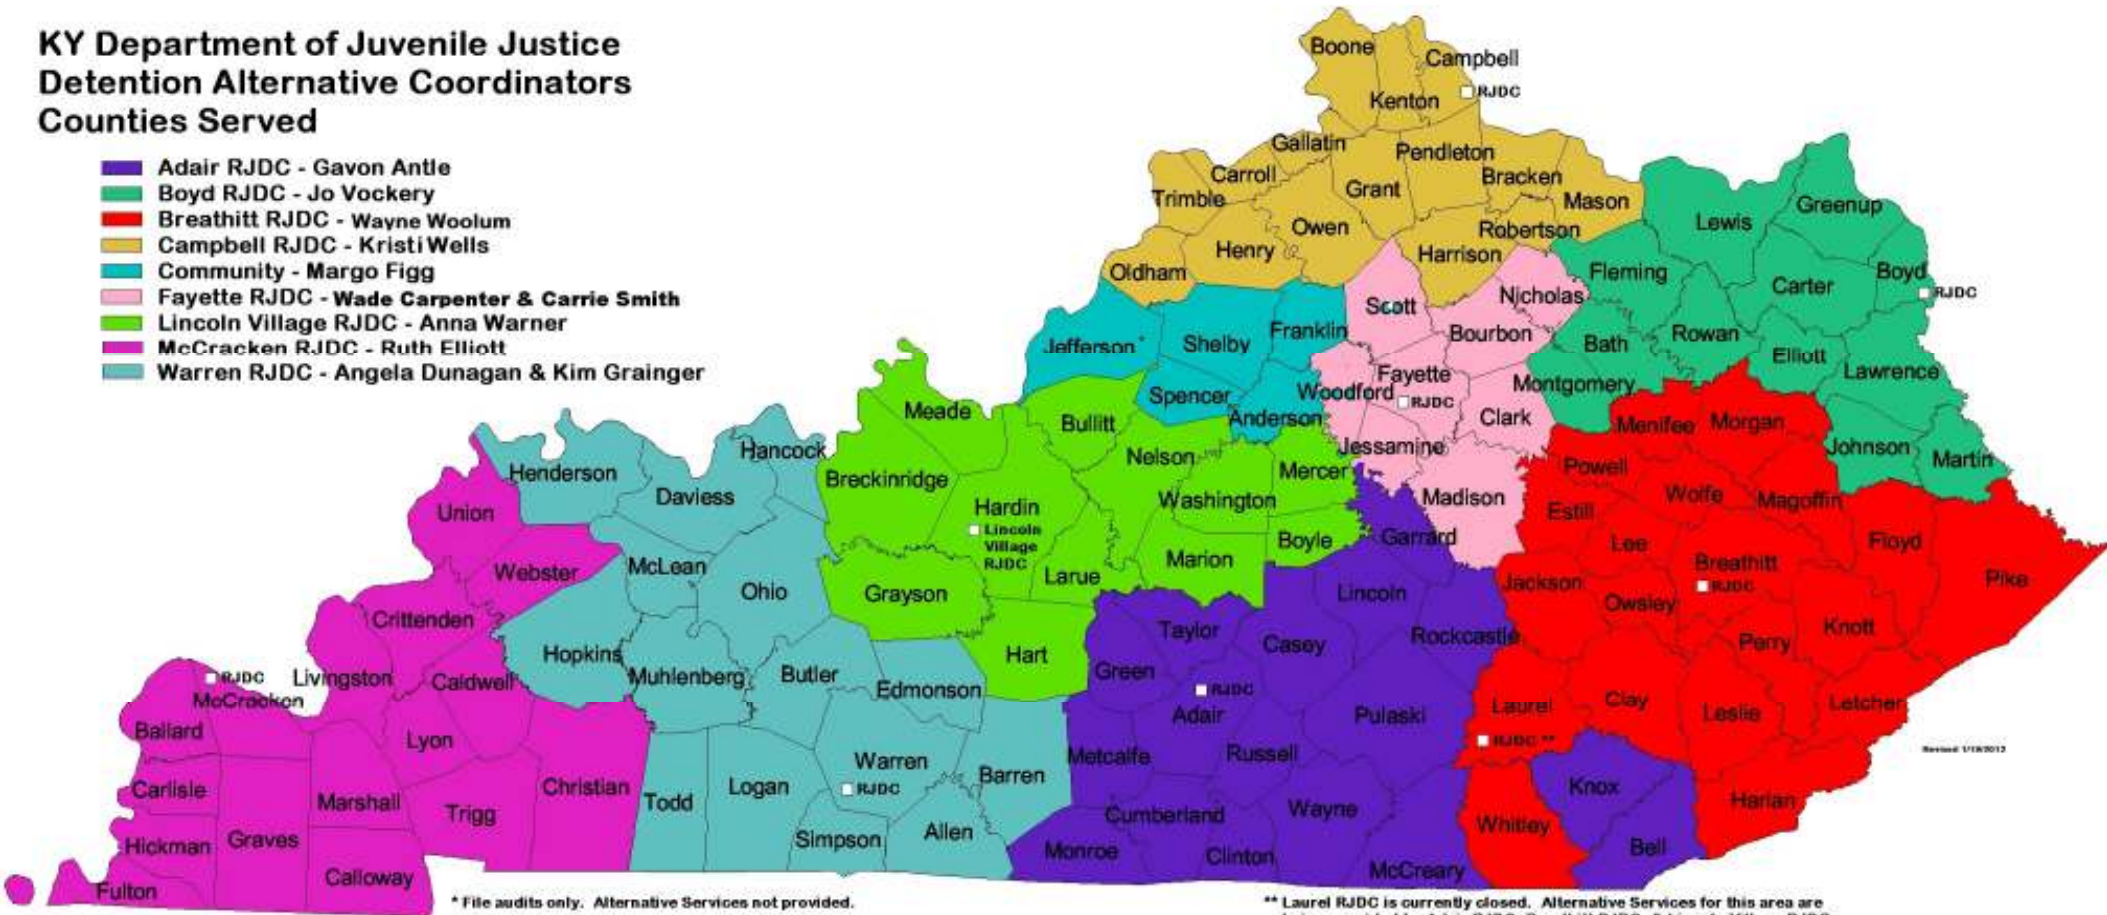

KY Department of Juvenile Justice Detention Alternative Coordinators Counties Served

- Adair RJDC - Gavon Antle
- Boyd RJDC - Jo Vockery
- Breathitt RJDC - Wayne Woolum
- Campbell RJDC - Kristi Wells
- Community - Margo Figg
- Fayette RJDC - Wade Carpenter & Carrie Smith
- Lincoln Village RJDC - Anna Warner
- McCracken RJDC - Ruth Elliott
- Warren RJDC - Angela Dunagan & Kim Grainger

* File audits only. Alternative Services not provided.

** Laurel RJDC is currently closed. Alternative Services for this area are being provided by Adair RJDC, Breathitt RJDC, & Lincoln Village RJDC.

Revised 1/18/2013